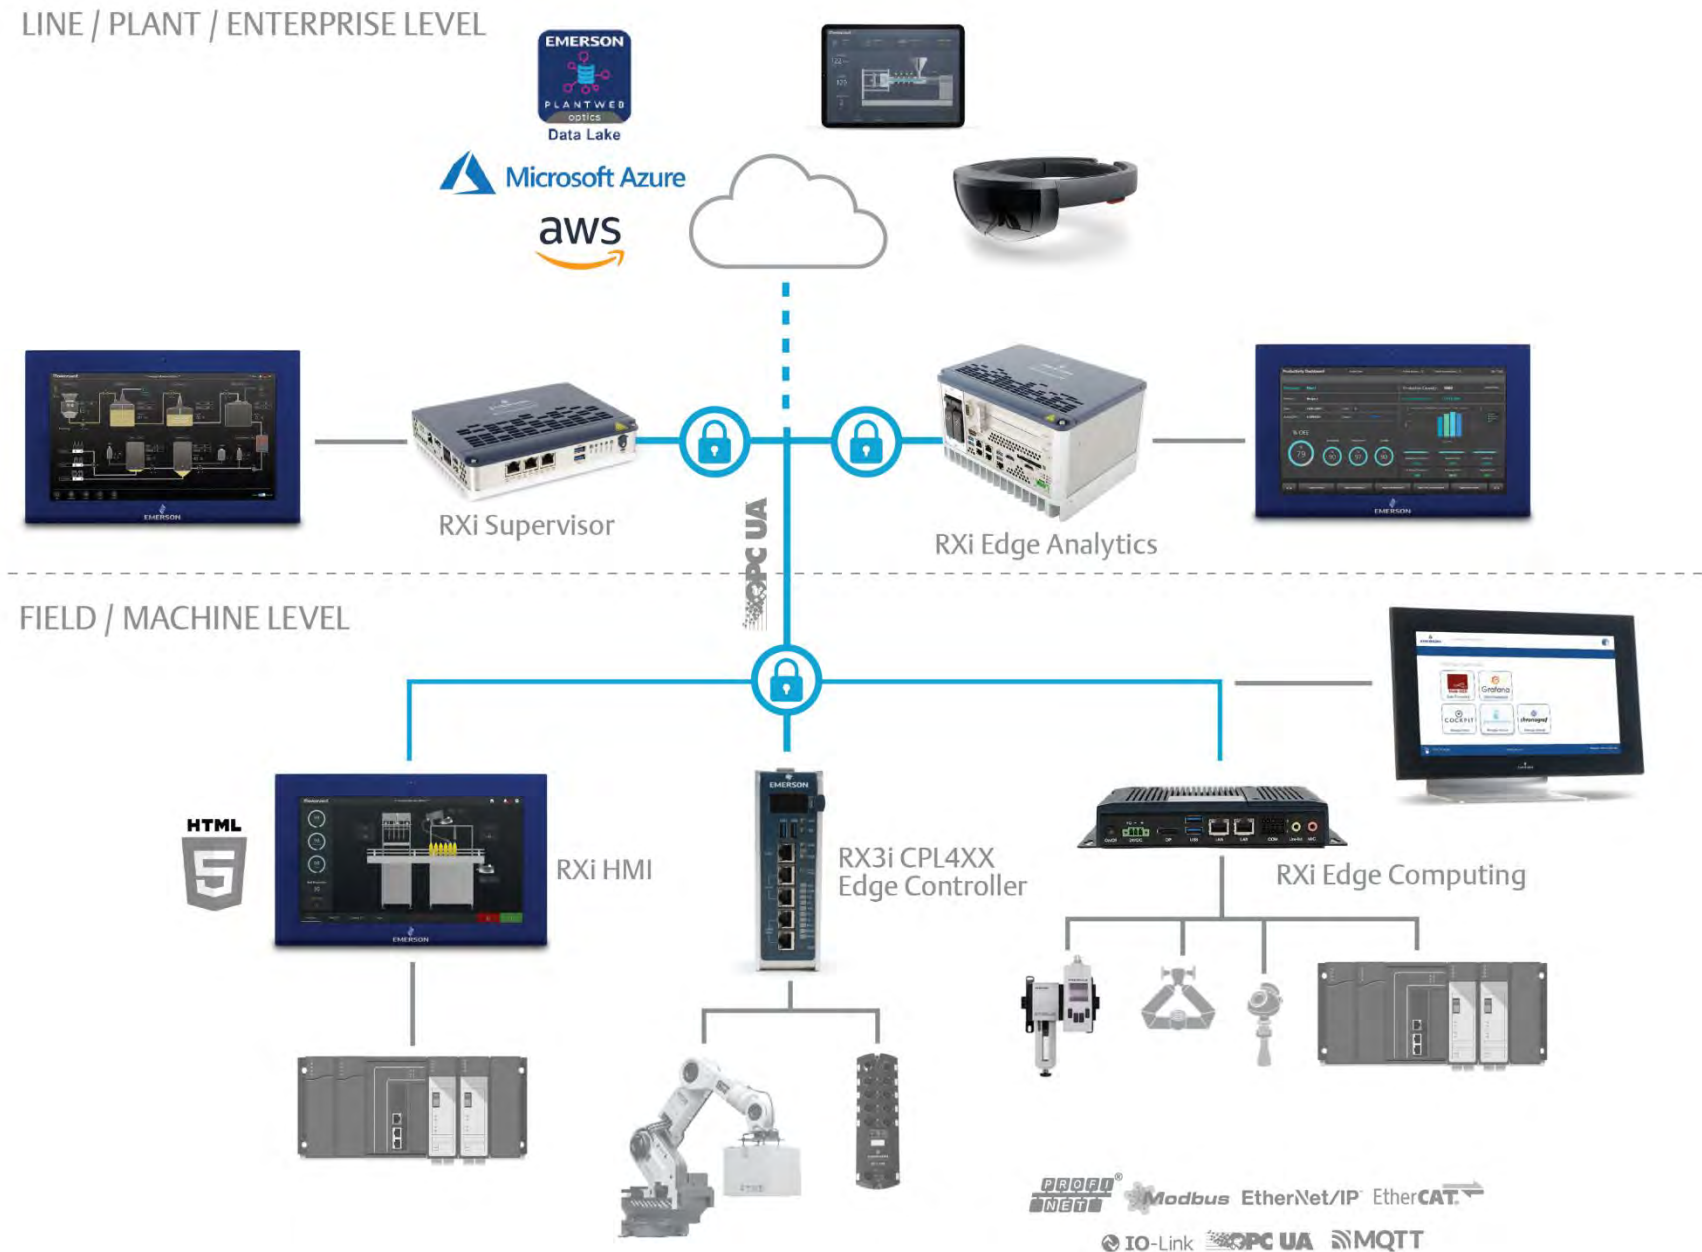

## RXi SUPERVISOR

Connecting plant assets and production data into a comprehensive, real-time view of production operations with anywhere-access visualization.

## RX3i EDGE CONTROLLER

Unlocking real-time process optimization through high-speed, deterministic control and machine intelligence in a single device.

## RXi EDGE COMPUTING

Harnessing data from any source to deliver real-time insights and machine learning that is immediately accessible to operators.

## RXi MODERN MACHINE HMI

Improving visibility into machine operation and performance, and empowering operators with quick access to critical information.