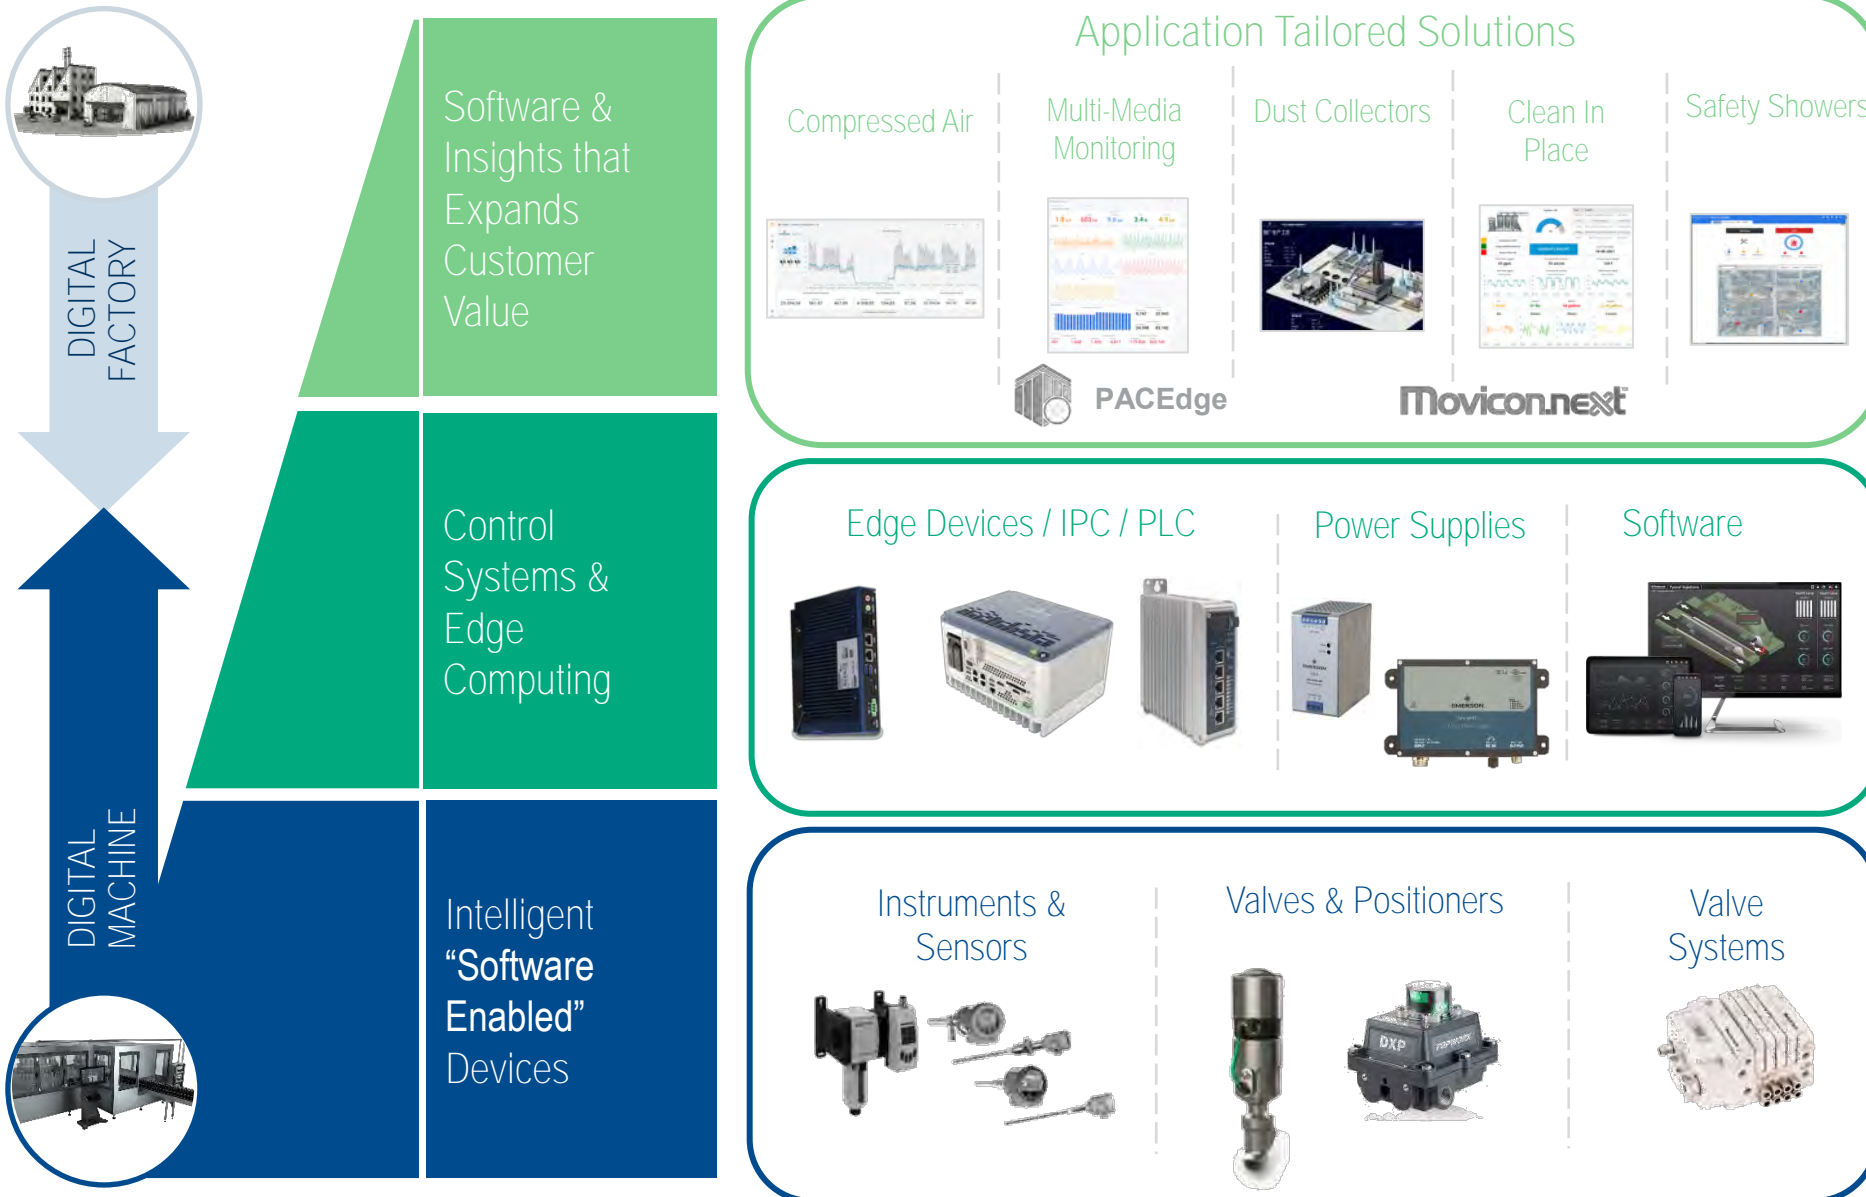

# Discrete Automation's Technology Stack Enables 'Floor to Cloud' Solutions

## RXi EDGE ANALYTICS

Simplifying access and visibility to plant productivity and performance with intuitive, pre-configured analytics.

## RXi SUPERVISOR

Connecting plant assets and production data into a comprehensive, real-time view of production operations with anywhere-access visualization.

## RX3i EDGE CONTROLLER

Unlocking real-time process optimization through high-speed, deterministic control and machine intelligence in a single device.